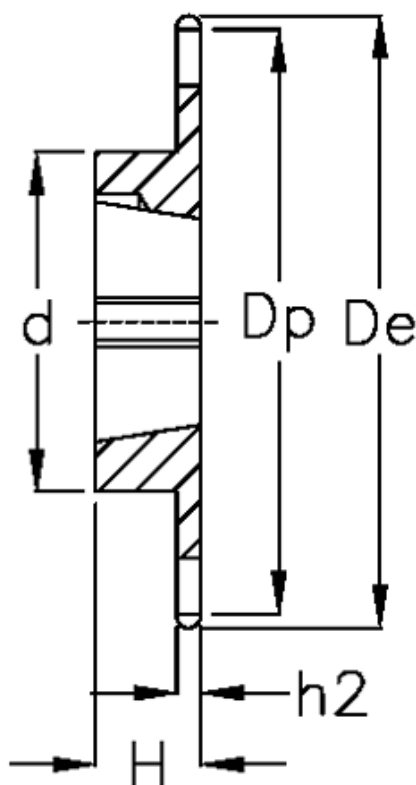

Article number: 616031003038

Description: Taperbored sprocket 06 B-1 Z=38 simplex
for bushing 1210

Measures

C = 1
d = 70
De = 119.5
Dp = 115.35
For bush = 1210
For chain size = 3/8" x 7/32"
For chain type = 06 B-1
H = 25

h1 = 5.3
Material = Stål
Number of teeth = 38